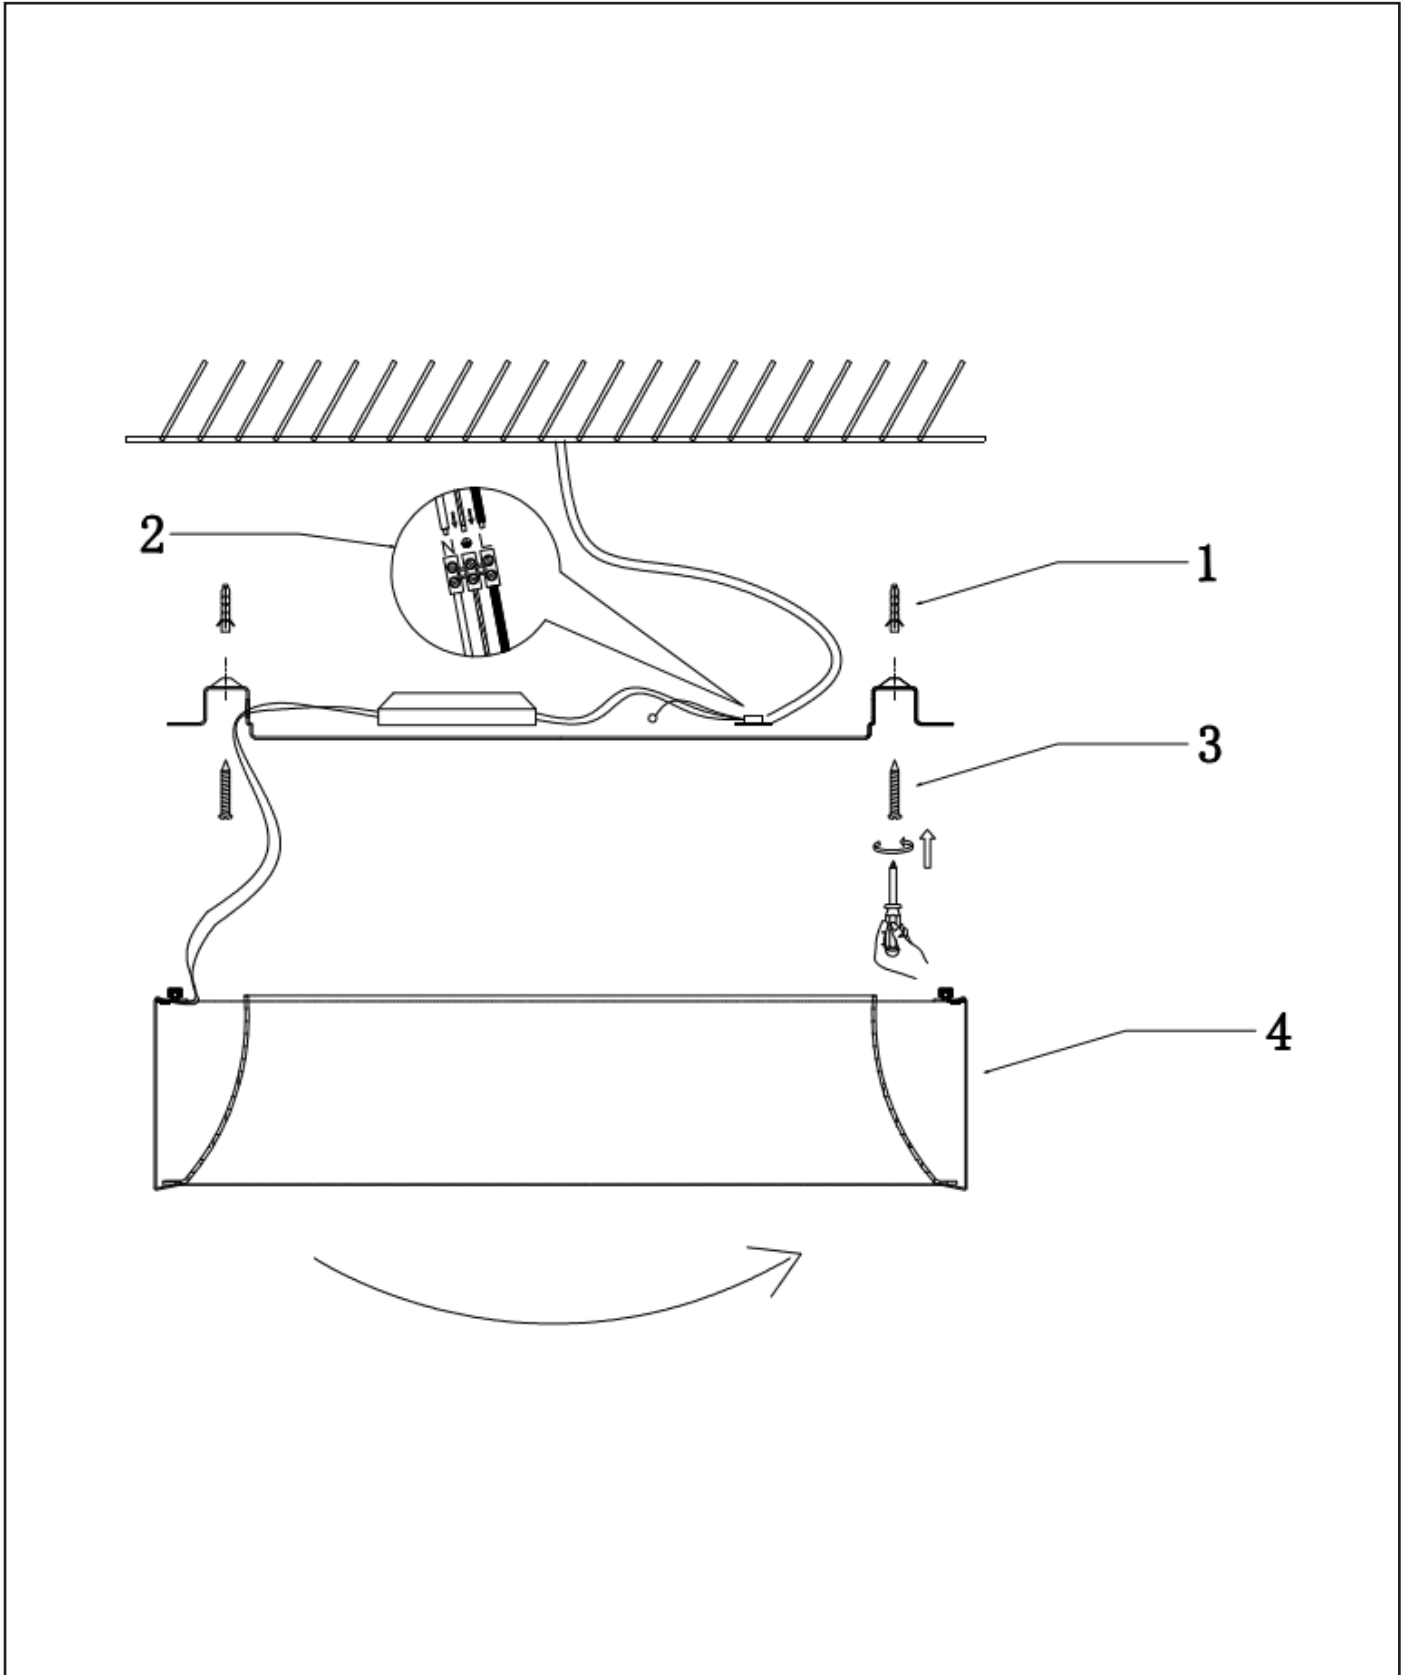

Dit product bevat een lichtbron van energie-efficiëntieklasse G.
Ce produit contient une source lumineuse de classe énergétique G.
This product contains a light source of energy efficiency class G.
Dieses Produkt enthält eine Lichtquelle der Energieeffizienzklasse G.
Ten produkt zawiera źródło światła o klasie efektywności energetycznej G.