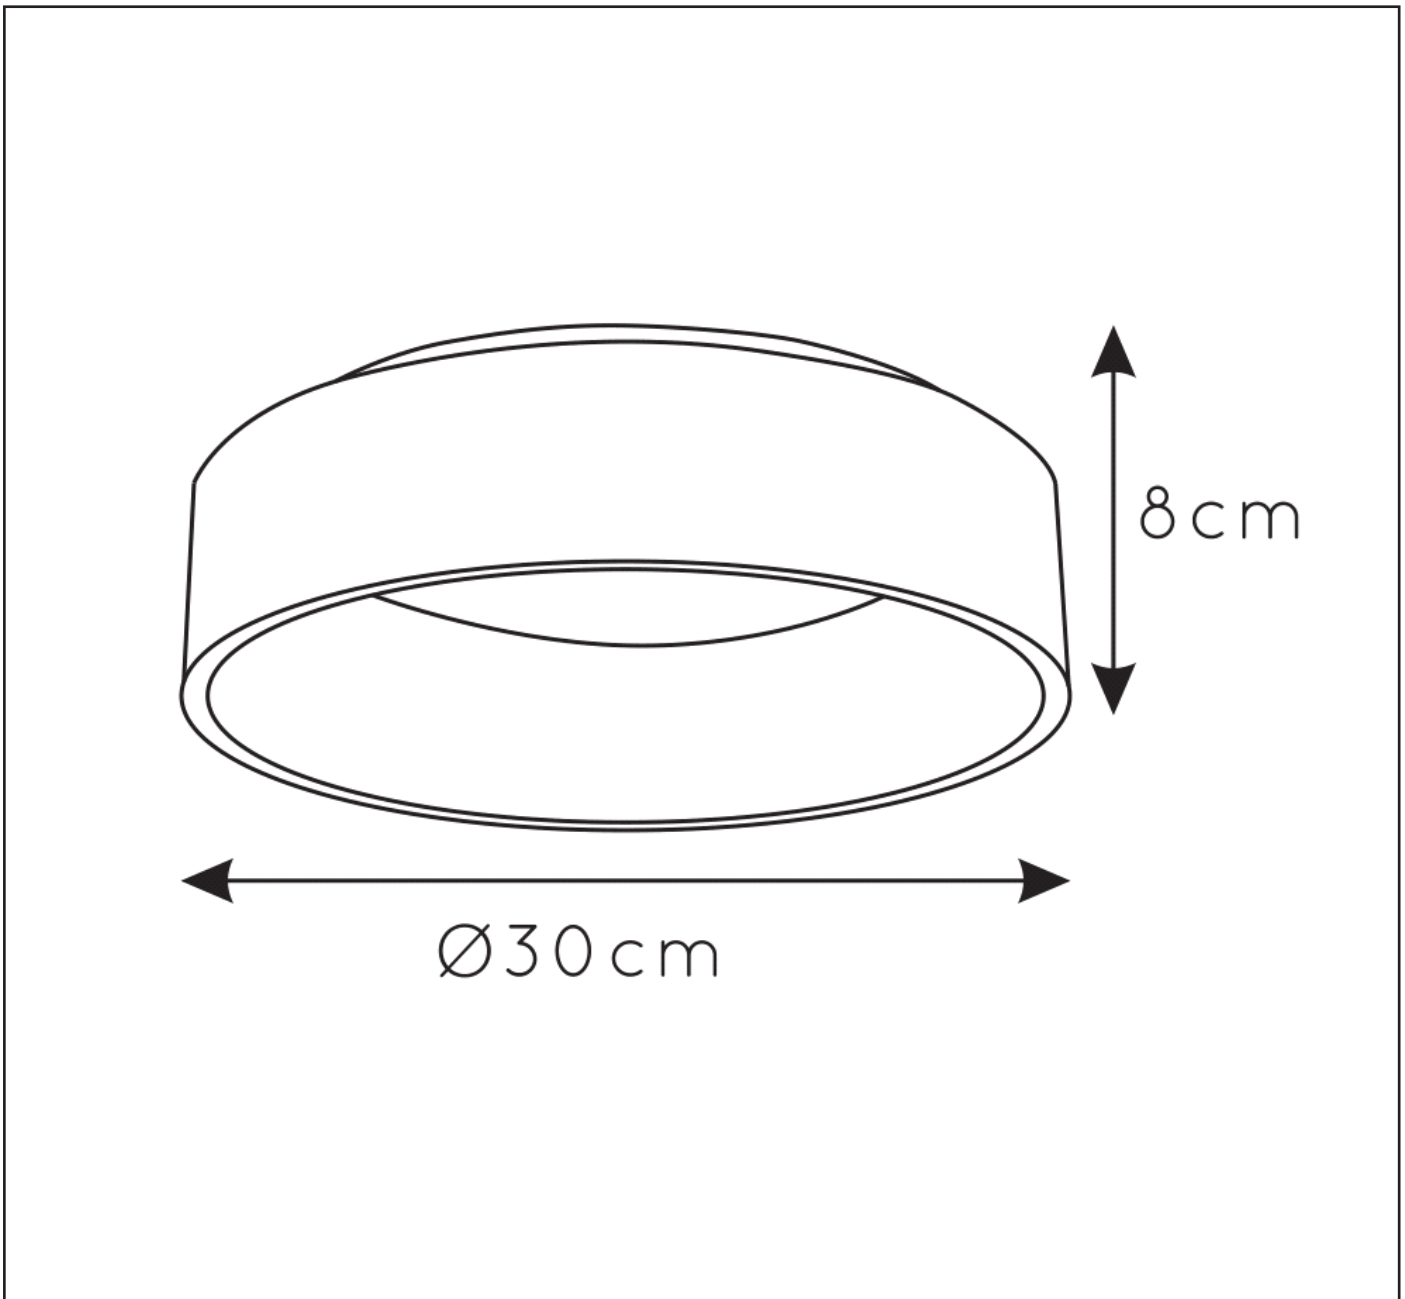

item number:46100/20/31
 EAN code:5411212460622

TALOWE

General

Dimensions LxWxH: Ø30x8cm
Height minimum:-
Height maximum: 8cm
Dimensions shade LxWxH: Ø30x8cm
Main material: Aluminium
Ceiling rose material: Aluminium
Color: White + Acrylic
Style: Modern
Shape : Round
Weight : 1.1 kg
Warranty : 3 years

Product specifications

Dimmable : Yes
Light direction : Around (Diffuse)
Adjustable in height :-
 (Before Installation)
Directional: Not Directional
Cable:-
Cable length :-
Sensor : Without Sensor
Control : Light Switch Control
IP-Class : 20
Electric class : 1
Light source including ?: Yes
Lamp socket :-
Light source number : 120
Power requirements : 220-240V~50Hz
Bulb type & maximum wattage : 20W LED

For more specifications of this product please visit
www.lucide.com

LUCIDE

TECHNICAL DRAWING & DIMENSIONS

TALOWE

Item number:46100/20/31

EAN code:5411212460622

For more specifications of this product please visit